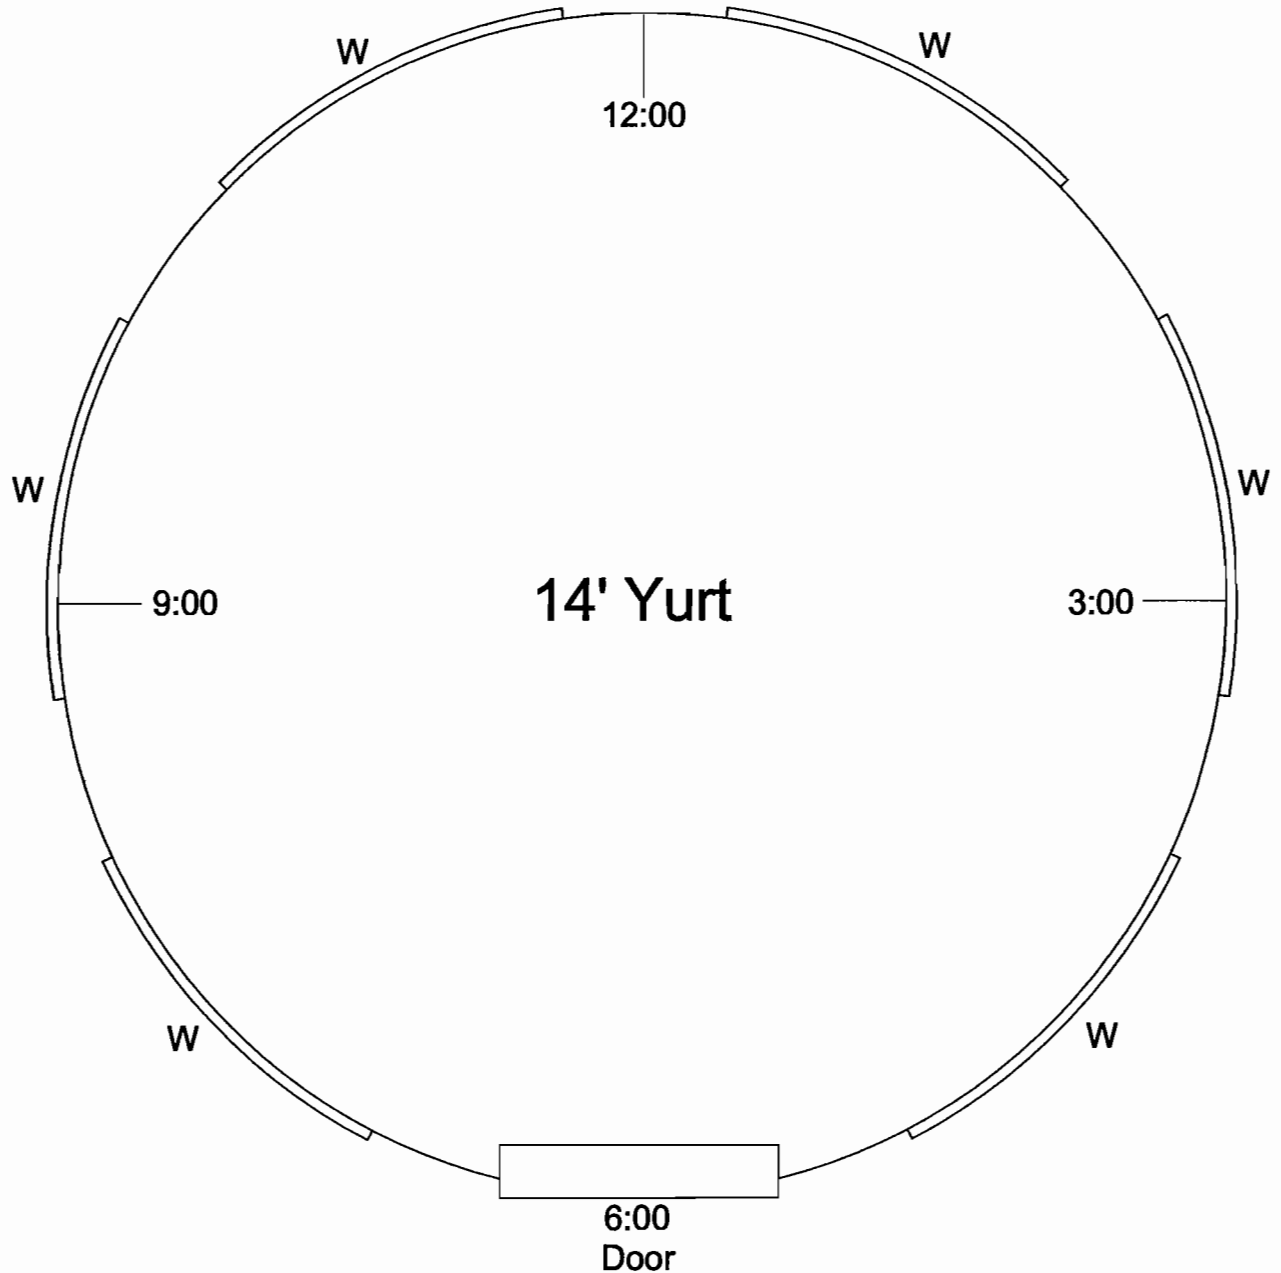

## Maximum Window Diagram

Diagram shows the maximum number of windows available for this size yurt.