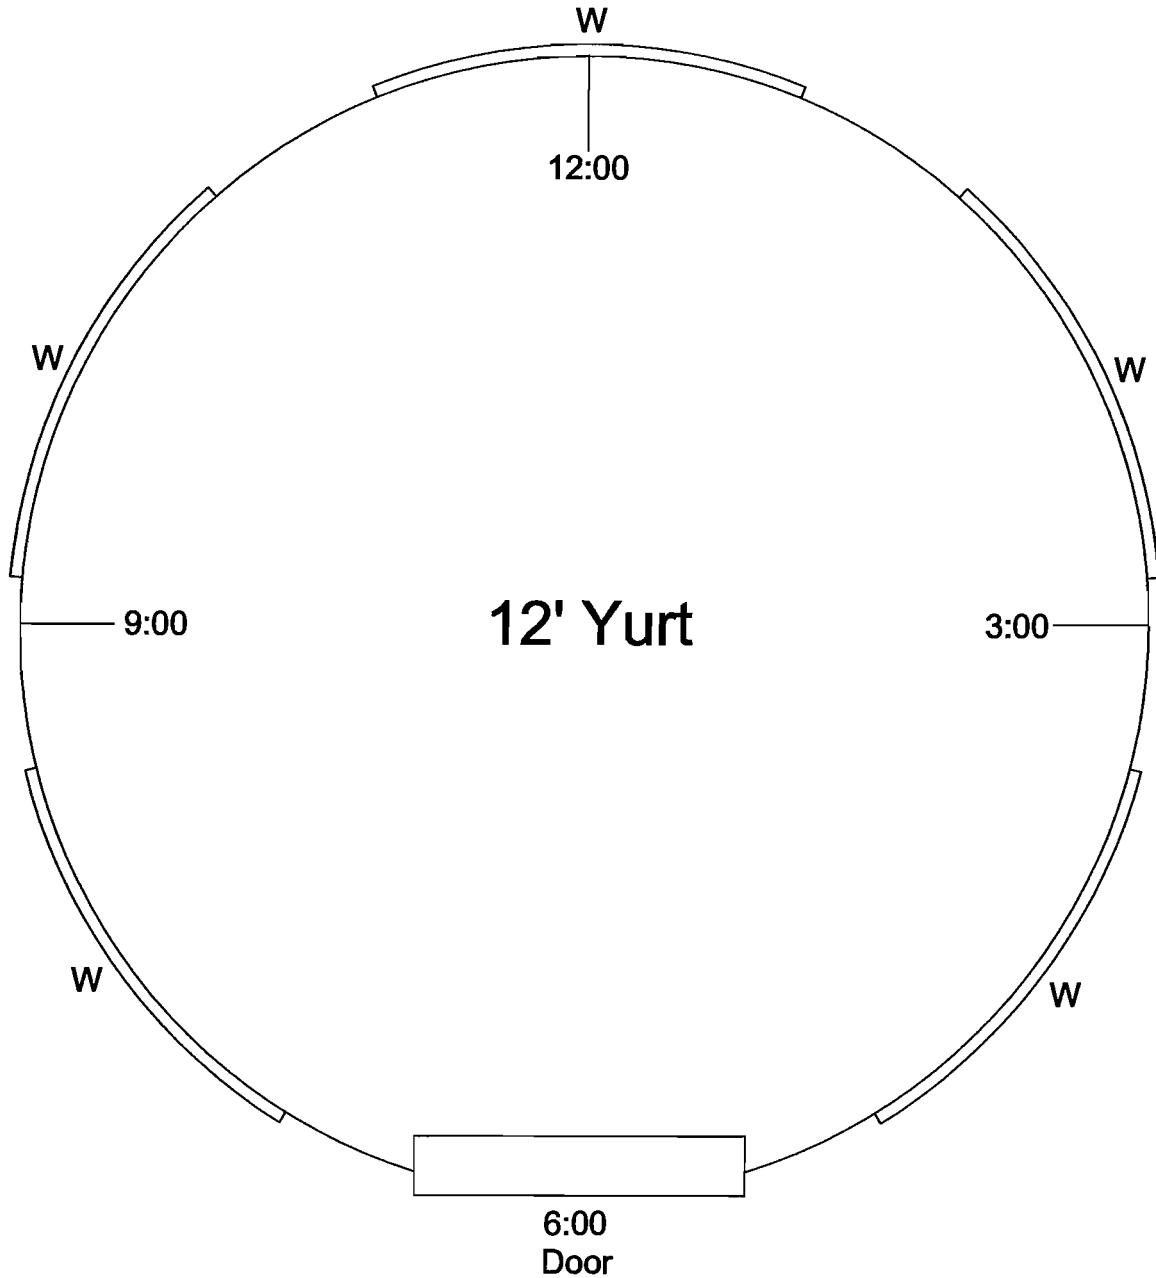

## Maximum Window Diagram

Diagram shows the maximum number of windows available for this size yurt.