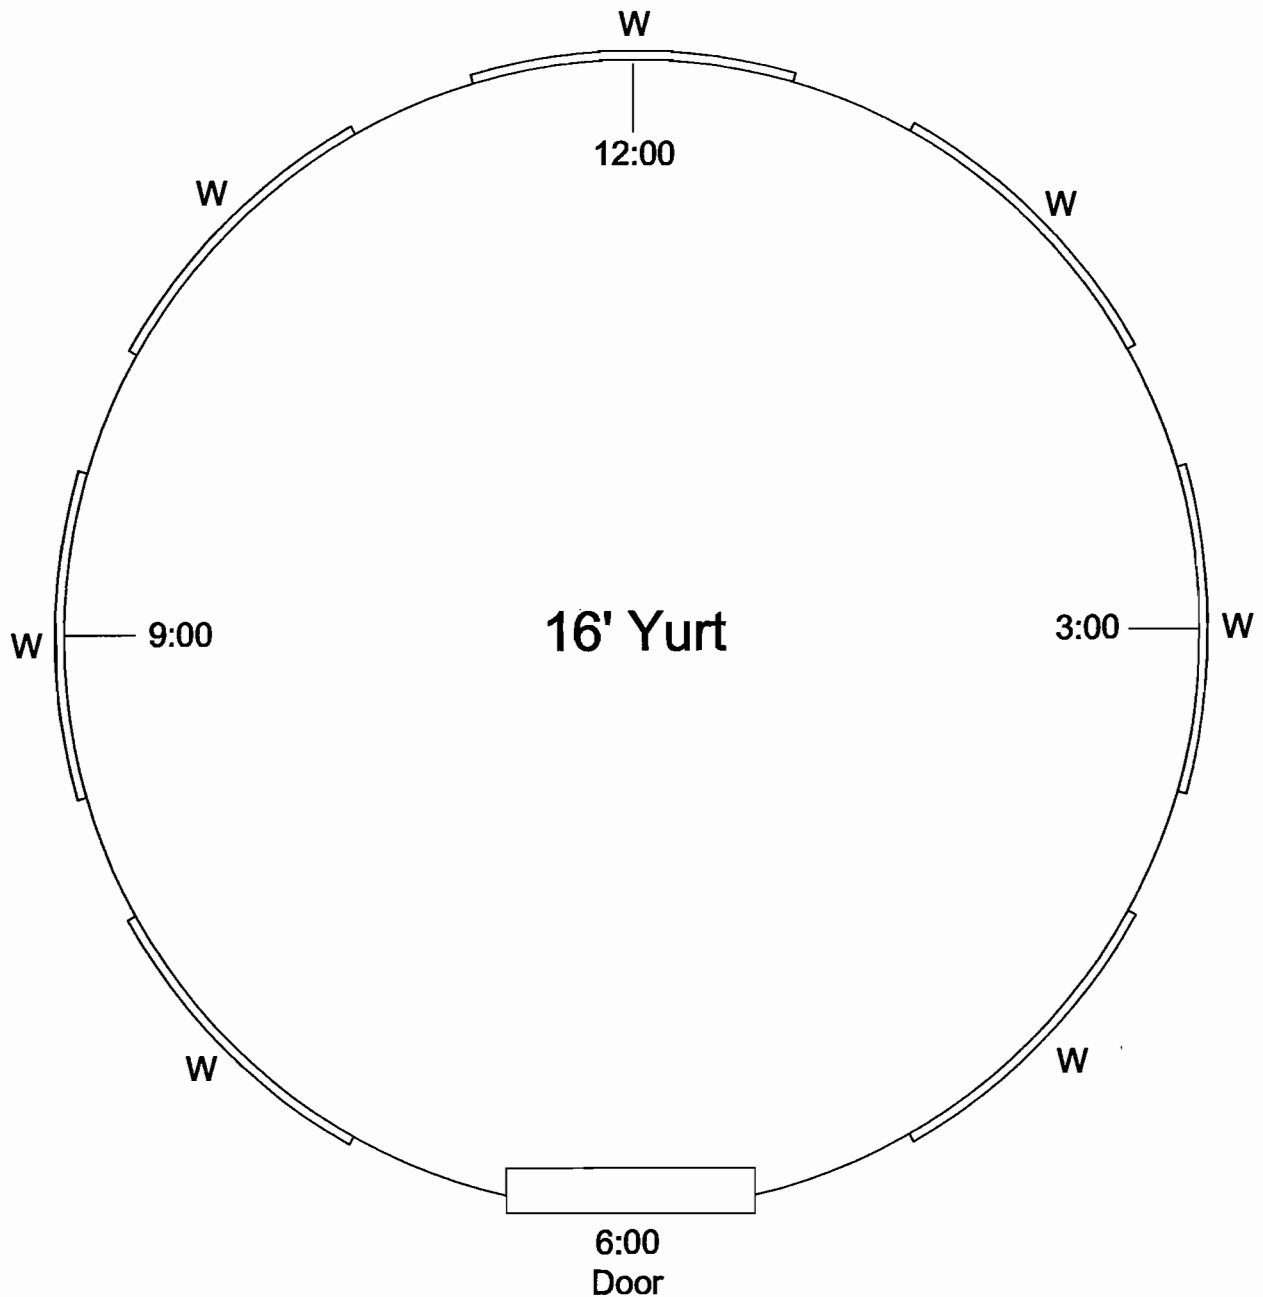

## Maximum Window Diagram

Diagram shows the maximum number of windows available for this size yurt.