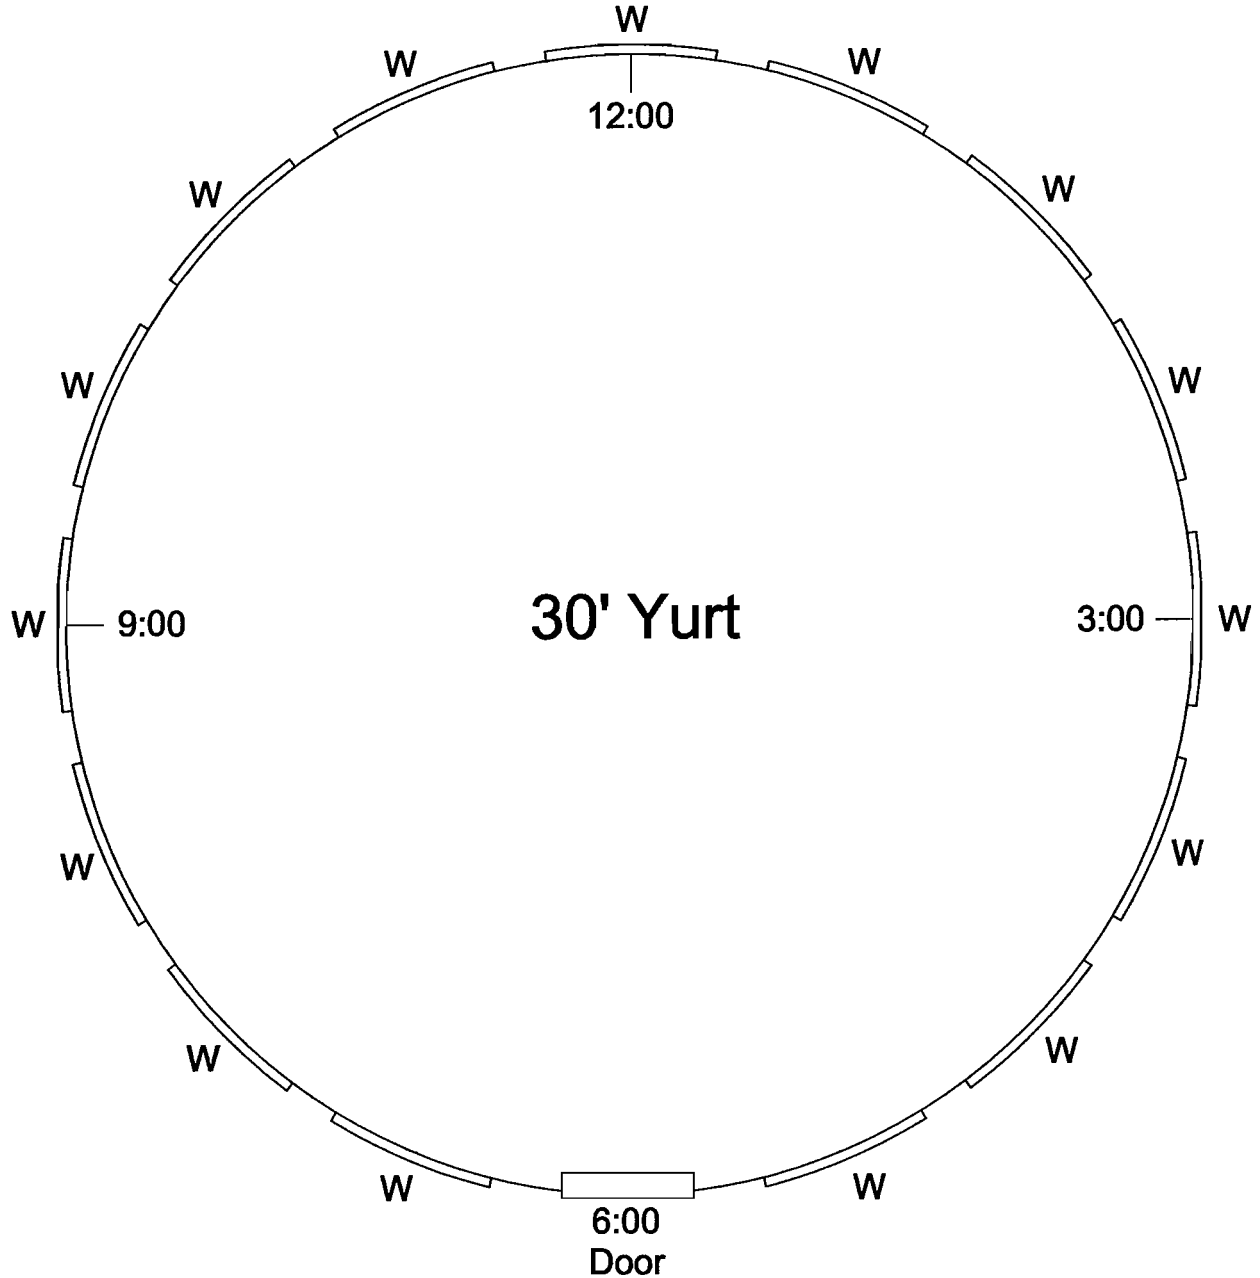

## Maximum Window Diagram

Diagram shows the maximum number of windows available for this size yurt.