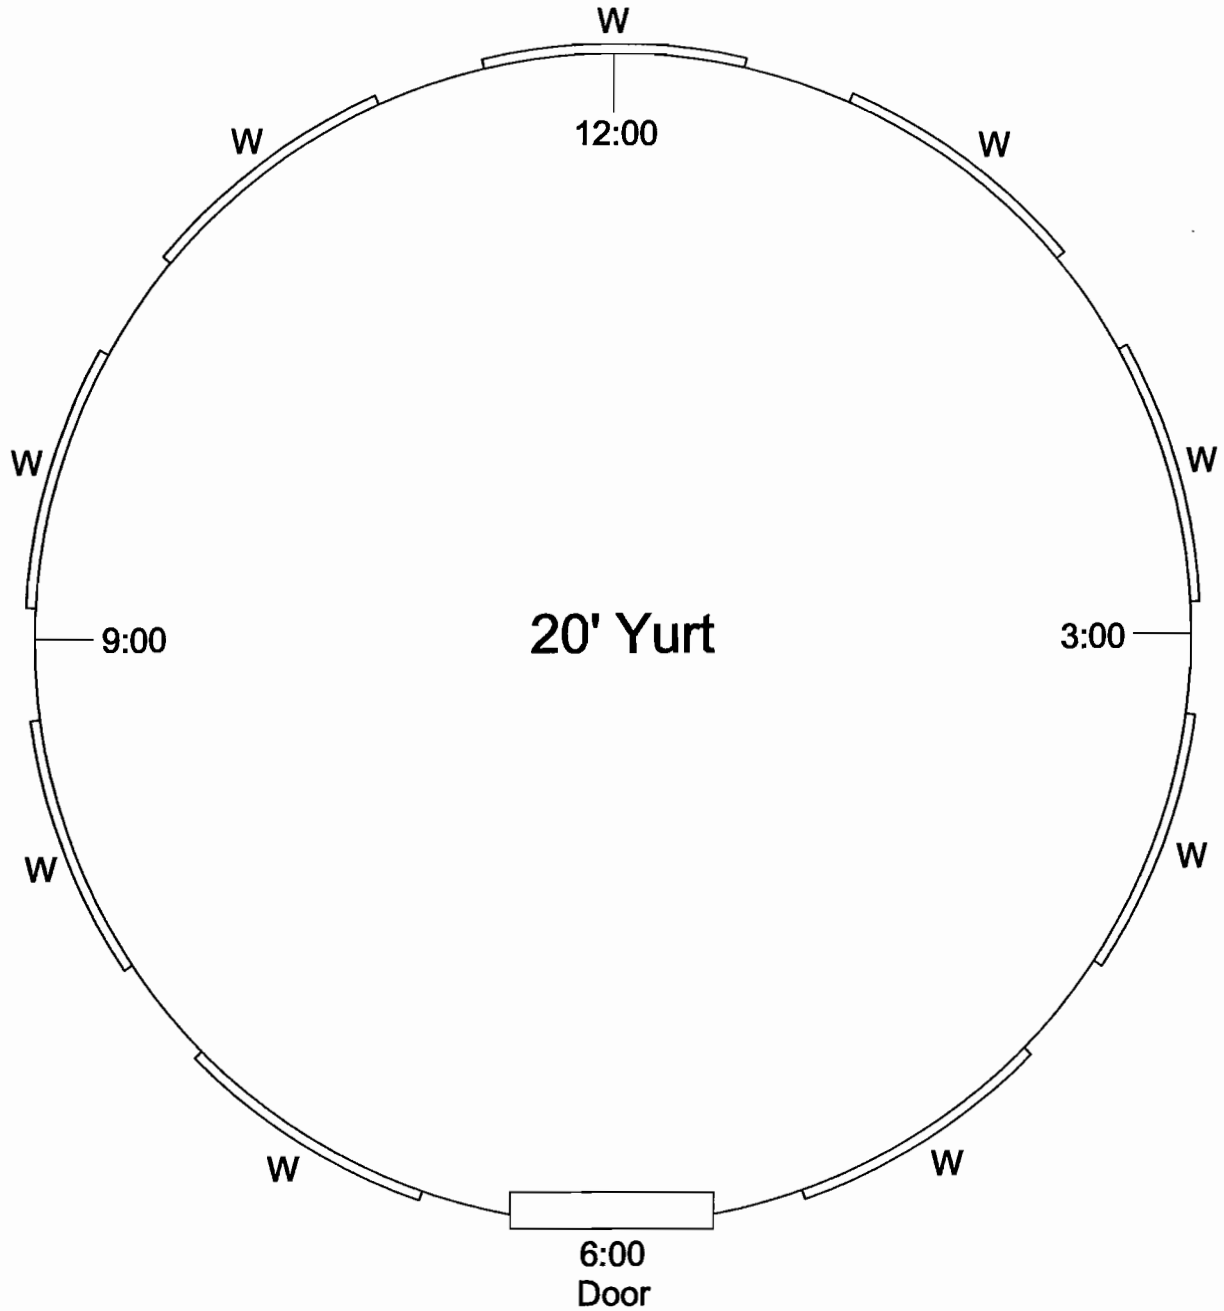

## Maximum Window Diagram

Diagram shows the maximum number of windows available for this size yurt.