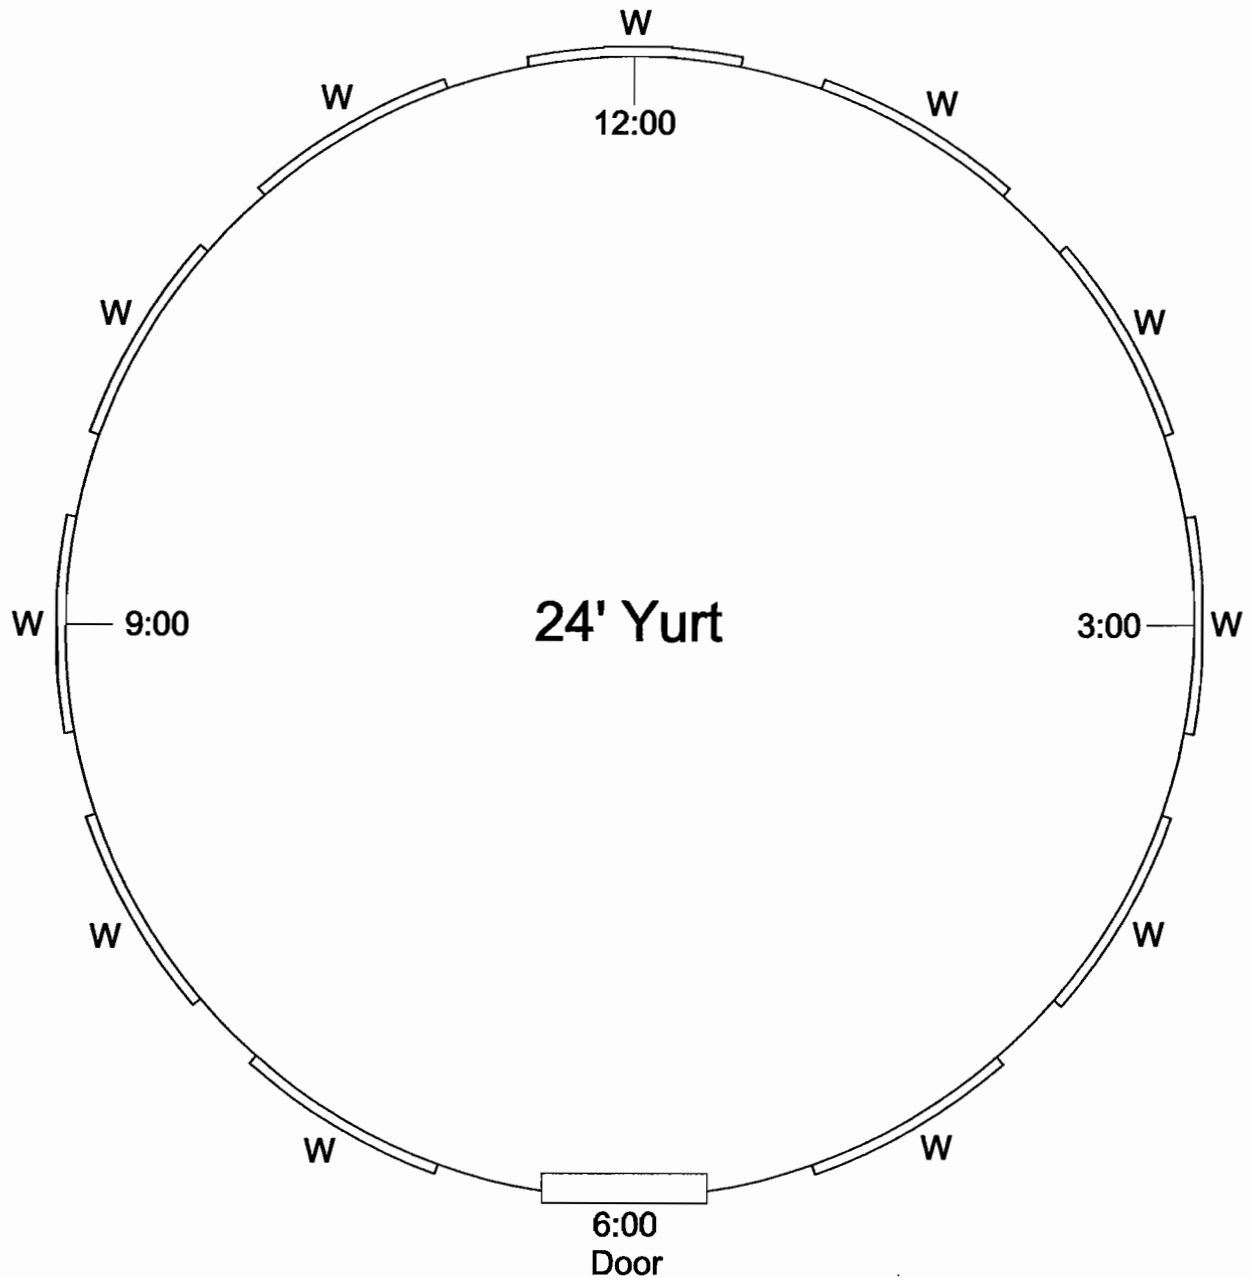

## Maximum Window Diagram

Diagram shows the maximum number of windows available for this size yurt.